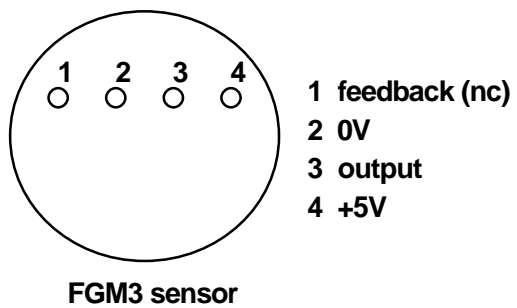

- 1 = +12V = Red
- 2 = YA = Green
- 3 = YB = Purple
- 4 = ZA = Yellow
- 5 = ZB = Blue
- 6 = 0V = Black/screen

TITLE:	DATE:
Magnetometer Remote Unit	19-Jul-04
BY: R P Blackwell	PAGE:
REV: A	1/1